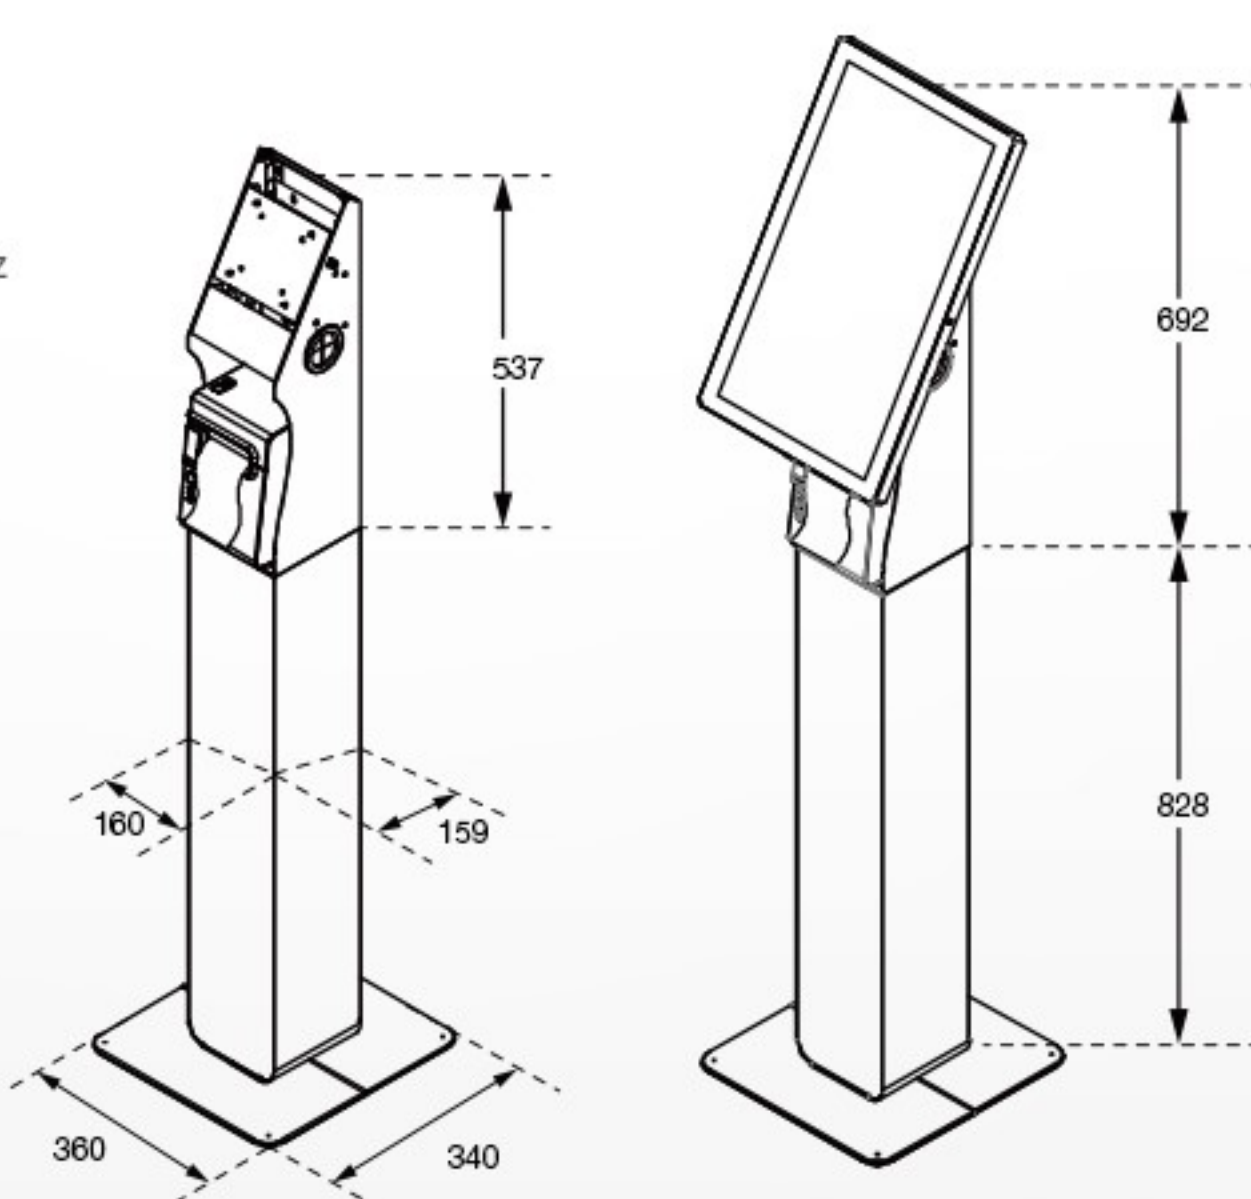

#### — For Kiosk

OS support WIN7/10 (trial version) CPU: Intel Celeron J1900 quad-core 2.0G  
Android 5.1 and higher version CPU: RK3288 Cortex-A17 quad-core 1.8 GHz  
Touch Screen Projective Capacitive Touch (10 points)  
Display 21.5" (1920 x 1080)  
Brightness 300cd/㎡  
Built-in Device 80mm thermal printer with cutter  
Speaker 5W\*2  
Network Ethernet/WIFI  
Interface USB\*4/RJ45\*1(Windows); USB\*2/RJ45\*1(Android)  
Dimensions L340 x W360 x H1520 mm  
Net Weight 28kg  
Options Card reader holder

#### — For Monitor Stand

Dimensions L340 x W360 x H1365 mm  
Net Weight 18.5kg  
Printer Space L150 x W150 x H200 mm

Unit mm