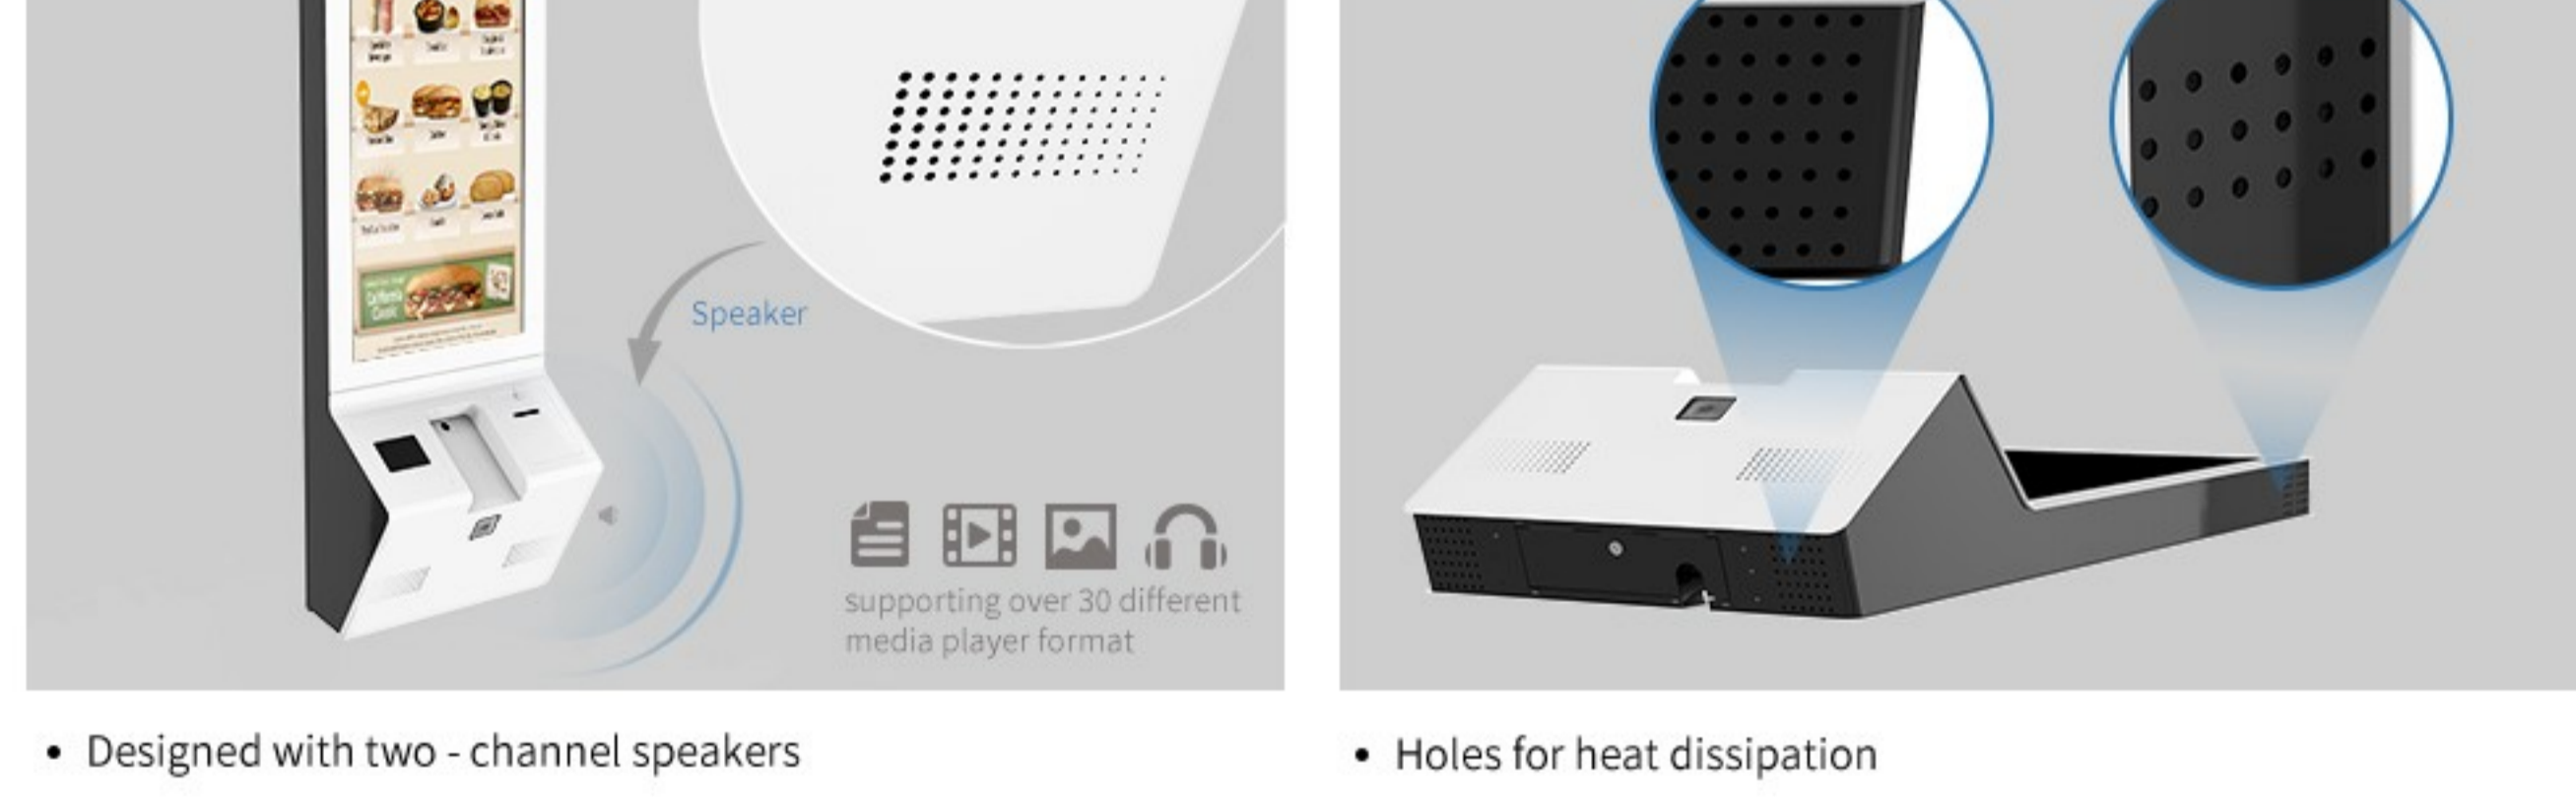

KSW-A132-S4

Interactive Self-service Kiosk

Product Parameters

| | | |
|-------------------------|---|------------------------------------|
| OS Support | WIN7/10 (trial version) | Android 5.1 |
| CPU | Intel Celeron J1900 quad-core 2.0G | RK3288 Cortex-A17 quad-core 1.8GHz |
| System Memory | 4G | 2G/4G |
| Disk | 64G/128G/256G(SSD) | 8G/16G/32G/64G |
| Speaker | 5W*2 | 5W*2 |
| Interface | USB*3/RJ45*1 | USB*2/RJ45*1 |
| Network | Ethernet/WIFI | |
| Touch screen | | |
| Type | Projective Capacitive Touch (10 points) | Response time |
| | | 10ms |
| LCD | | |
| Type | TFT-LCD | Contrast Ratio |
| | | 1100:1 |
| Screen size | 32" | Response time |
| | | 10ms |
| Max Resolution | 1920x1080 | Viewing angle |
| | | H178° V178° |
| Aspect Ratio | 16:9 | Display Colors |
| | | 16.7M |
| Brightness | 400cd/m ² | Refresh Rate |
| | | 60Hz |
| Panel Life | 30000 hours | |
| Built-in Devices | | |
| Printer | 58mm thermal printer with auto cutter | Scanner |
| | | 2D, Area-Imaging Scanner |
| Power | | |
| Voltage | 100-240VAC,50/60Hz | Power Consumption |
| | | 100W |
| Enclosure | | |
| Material | SPCC | Surface |
| | | Powder coating |
| Overall size | L480mm*W550mm*H1850mm(floor-standing); L510mm*W217mm*H1207mm(wall-mounting) | |
| Net weight | 92kg/35kg | |
| Application | | |
| Working temperature | 0~40°C | Storage temperature |
| | | -20~60°C |
| Working humidity | 20%~80% | Storage humidity |
| | | 10%~90% |
| Application | indoor | |

Product Features

- Metal construction
- Providing with scanner & printer; designed with space for fixing card reader or other modules

- Scanner
- Printer

- Designed with two - channel speakers
- Holes for heat dissipation