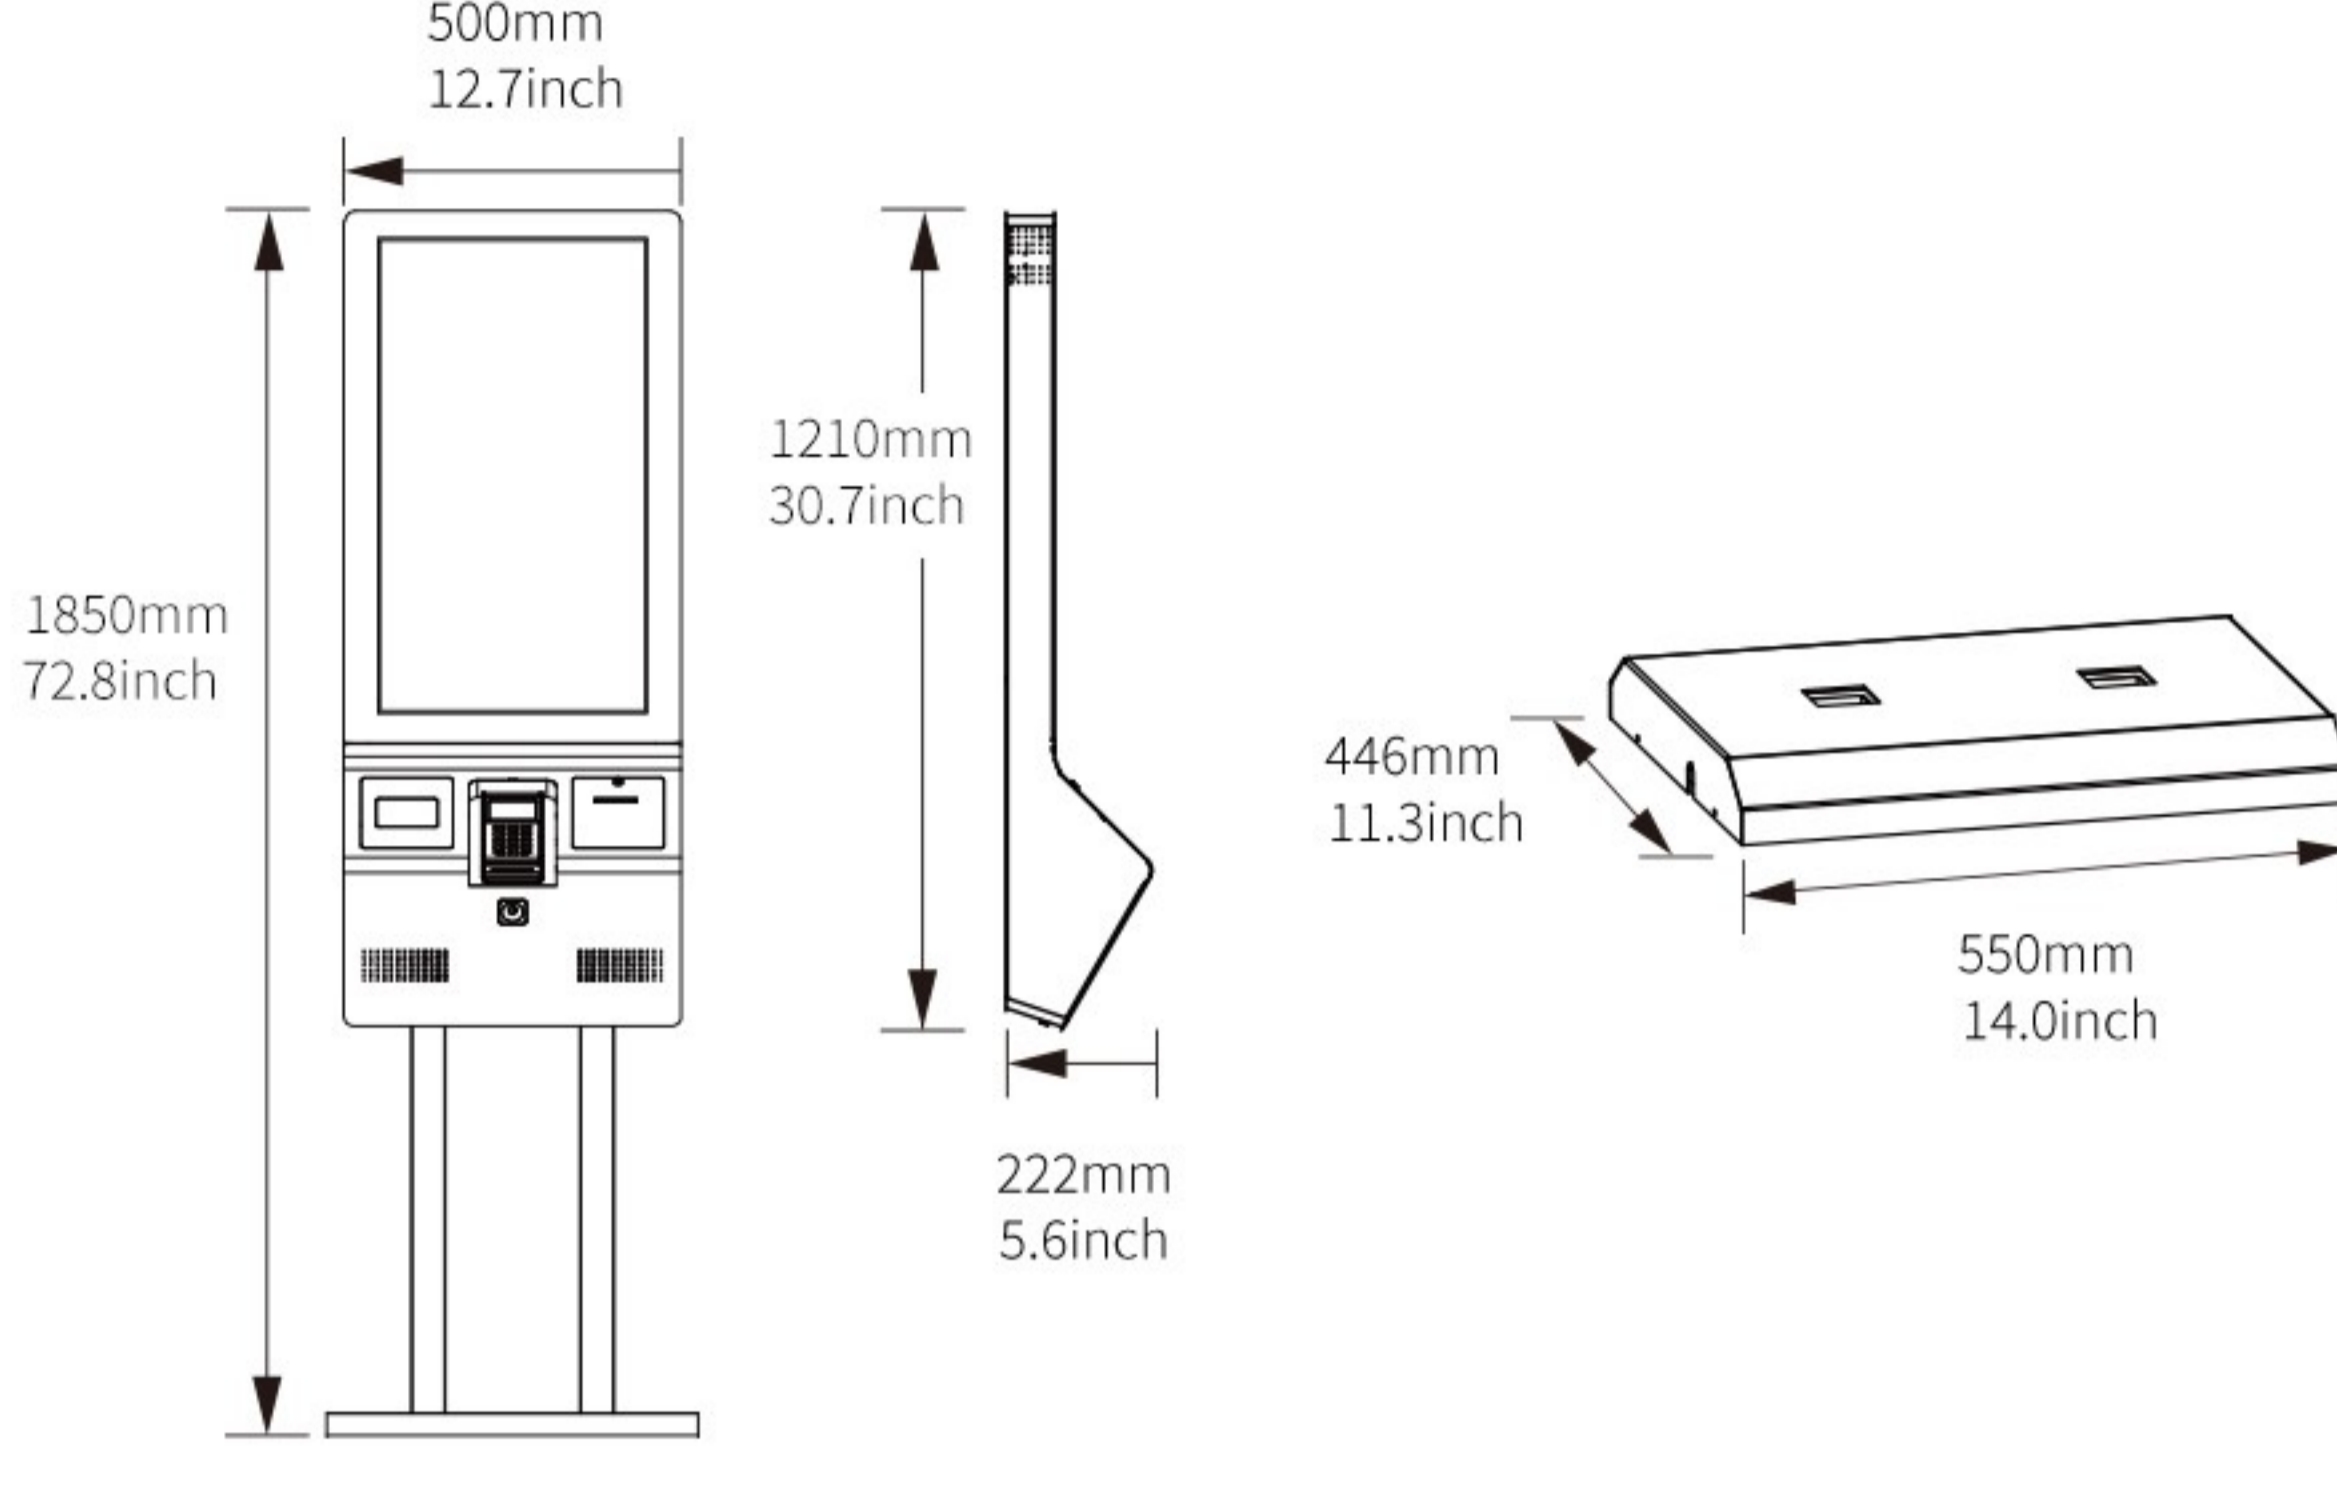

KSW-A132-S4

Interactive Self-service Kiosk

Product Parameters

| | | |
|-------------------------|---|------------------------------------|
| OS Support | WIN7/10 (trial version) | Android 5.1 |
| CPU | Intel Celeron J1900 quad-core 2.0G | RK3288 Cortex-A17 quad-core 1.8GHz |
| System Memory | 4G | 2G/4G |
| Disk | 64G/128G/256G(SSD) | 8G/16G/32G/64G |
| Speaker | 5W*2 | 5W*2 |
| Interface | USB*3/RJ45*1 | USB*2/RJ45*1 |
| Network | Ethernet/WIFI | |
| Touch screen | | |
| Type | Projective Capacitive Touch (10 points) | Response time |
| | | 10ms |
| LCD | | |
| Type | TFT-LCD | Contrast Ratio |
| | | 1100:1 |
| Screen size | 32" | Response time |
| | | 10ms |
| Max Resolution | 1920x1080 | Viewing angle |
| | | H178° V178° |
| Aspect Ratio | 16:9 | Display Colors |
| | | 16.7M |
| Brightness | 400cd/m ² | Refresh Rate |
| | | 60Hz |
| Panel Life | 30000 hours | |
| Built-in Devices | | |
| Printer | 58mm thermal printer with auto cutter | Scanner |
| | | 2D, Area-Imaging Scanner |
| Power | | |
| Voltage | 100-240VAC,50/60Hz | Power Consumption |
| | | 100W |
| Enclosure | | |
| Material | SPCC | Surface |
| | | Powder coating |
| Overall size | L480mm*W550mm*H1850mm(floor-standing); L510mm*W217mm*H1207mm(wall-mounting) | |
| Net weight | 92kg/35kg | |
| Application | | |
| Working temperature | 0~40°C | Storage temperature |
| | | -20~60°C |
| Working humidity | 20%~80% | Storage humidity |
| | | 10%~90% |
| Application | indoor | |

Product Features

- Metal construction
- Providing with scanner & printer; designed with space for fixing card reader or other modules

- Scanner
- Printer

- Designed with two - channel speakers
- Holes for heat dissipation