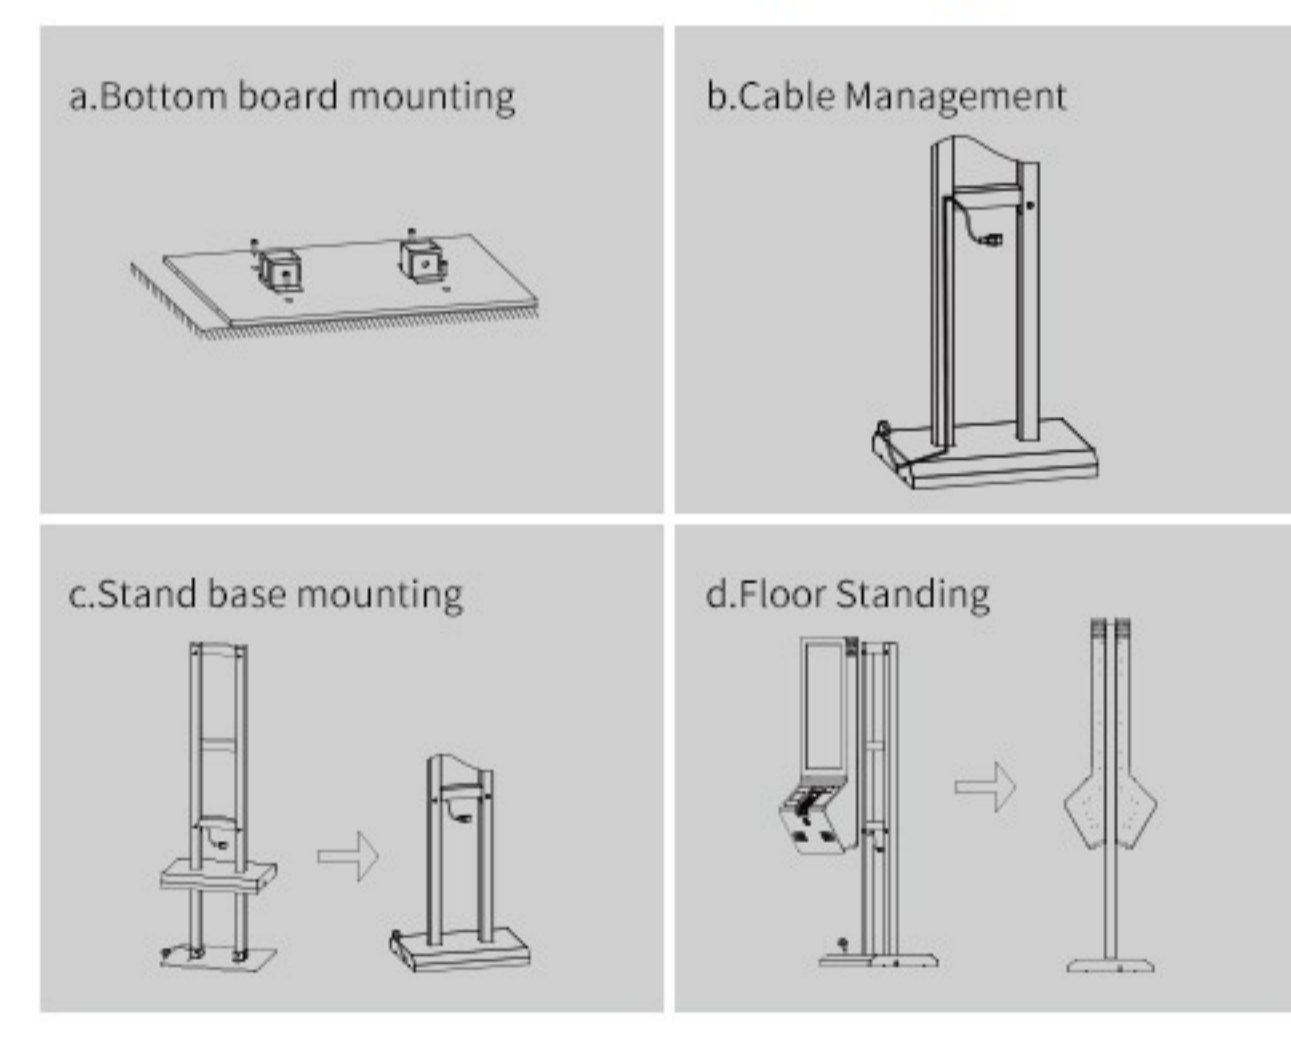

KSW-A132-S4

Interactive Self-service Kiosk

Product Parameters

OS Support	WIN7/10 (trial version)	Android 5.1
CPU	Intel Celeron J1900 quad-core 2.0G	RK3288 Cortex-A17 quad-core 1.8GHz
System Memory	4G	2G/4G
Disk	64G/128G/256G(SSD)	8G/16G/32G/64G
Speaker	5W*2	5W*2
Interface	USB*3/RJ45*1	USB*2/RJ45*1
Network	Ethernet/WIFI	
Touch screen		
Type	Projective Capacitive Touch (10 points)	Response time
		10ms
LCD		
Type	TFT-LCD	Contrast Ratio
		1100:1
Screen size	32"	Response time
		10ms
Max Resolution	1920x1080	Viewing angle
		H178° V178°
Aspect Ratio	16:9	Display Colors
		16.7M
Brightness	400cd/m²	Refresh Rate
		60Hz
Panel Life	30000 hours	
Built-in Devices		
Printer	58mm thermal printer with auto cutter	Scanner
		2D, Area-Imaging Scanner
Power		
Voltage	100-240VAC,50/60Hz	Power Consumption
		100W
Enclosure		
Material	SPCC	Surface
		Powder coating
Overall size	L480mm*W550mm*H1850mm(floor-standing); L510mm*W217mm*H1207mm(wall-mounting)	
Net weight	92kg/35kg	
Application		
Working temperature	0~40°C	Storage temperature
		-20~60°C
Working humidity	20%~80%	Storage humidity
		10%~90%
Application	indoor	

Product Features

- Metal construction
- Providing with scanner & printer; designed with space for fixing card reader or other modules

- Scanner
- Printer

- Designed with two - channel speakers
- Holes for heat dissipation

- For additional ports can be customized
- Three kinds of display ways for different applications

Mounting Options

Floor Standing Mounting

Wall mounting

Application Scenarios

XIAMEN MAKEN TECH CO.,LTD.

Add: No.77, Huli Industrial Zone, Xike, Tong'an District, Xiamen 361100, Fujian China
E-mail: sales@mihler.com Tel: +86-592-7116610
Fax: +86-592-5768735 Website: www.mihler.com