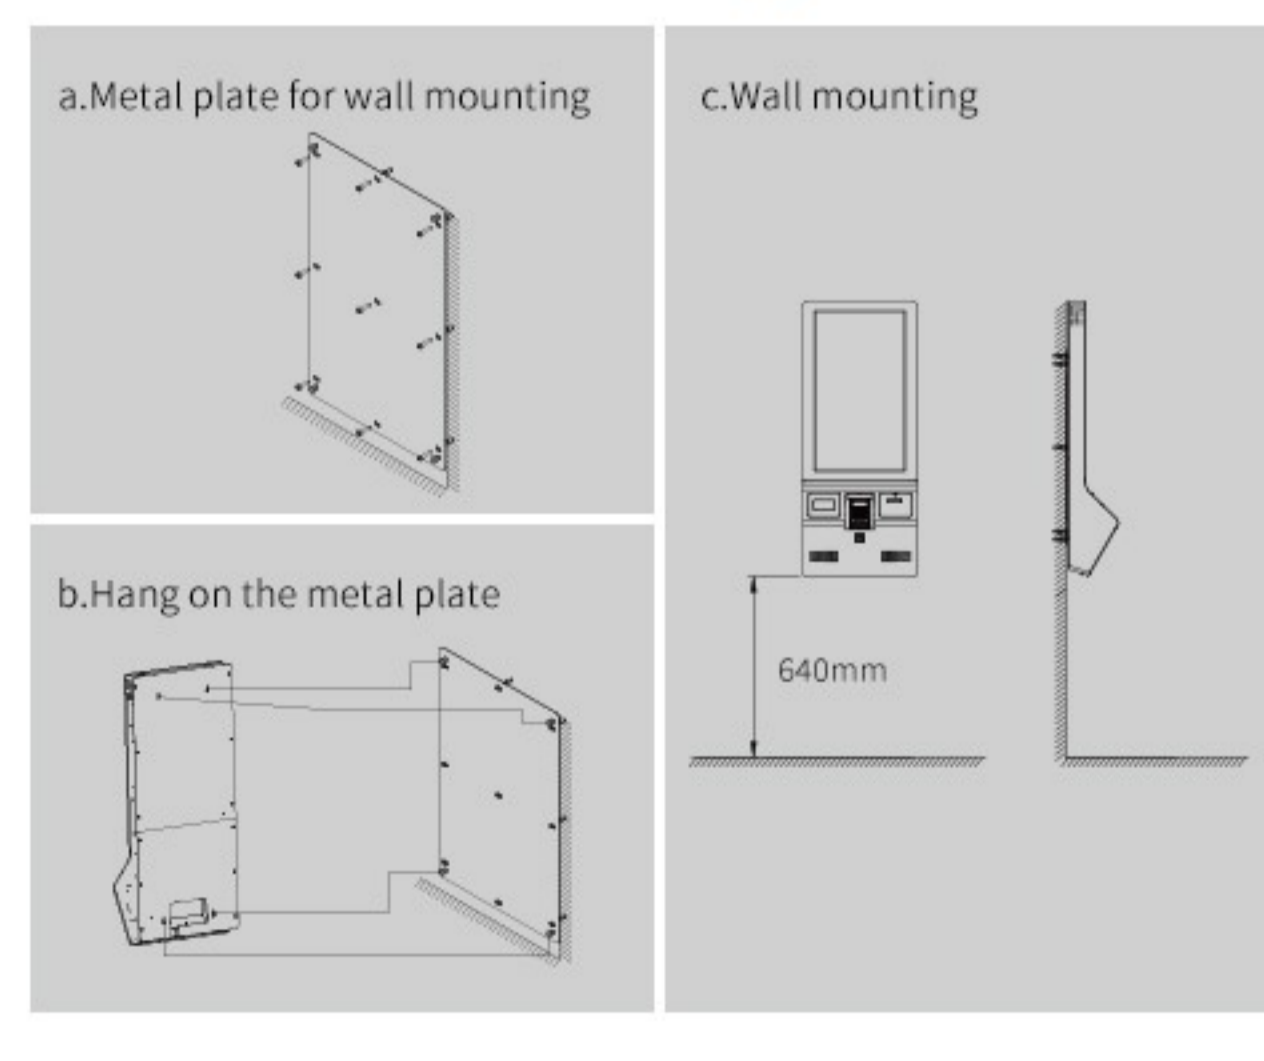

Wall mounting