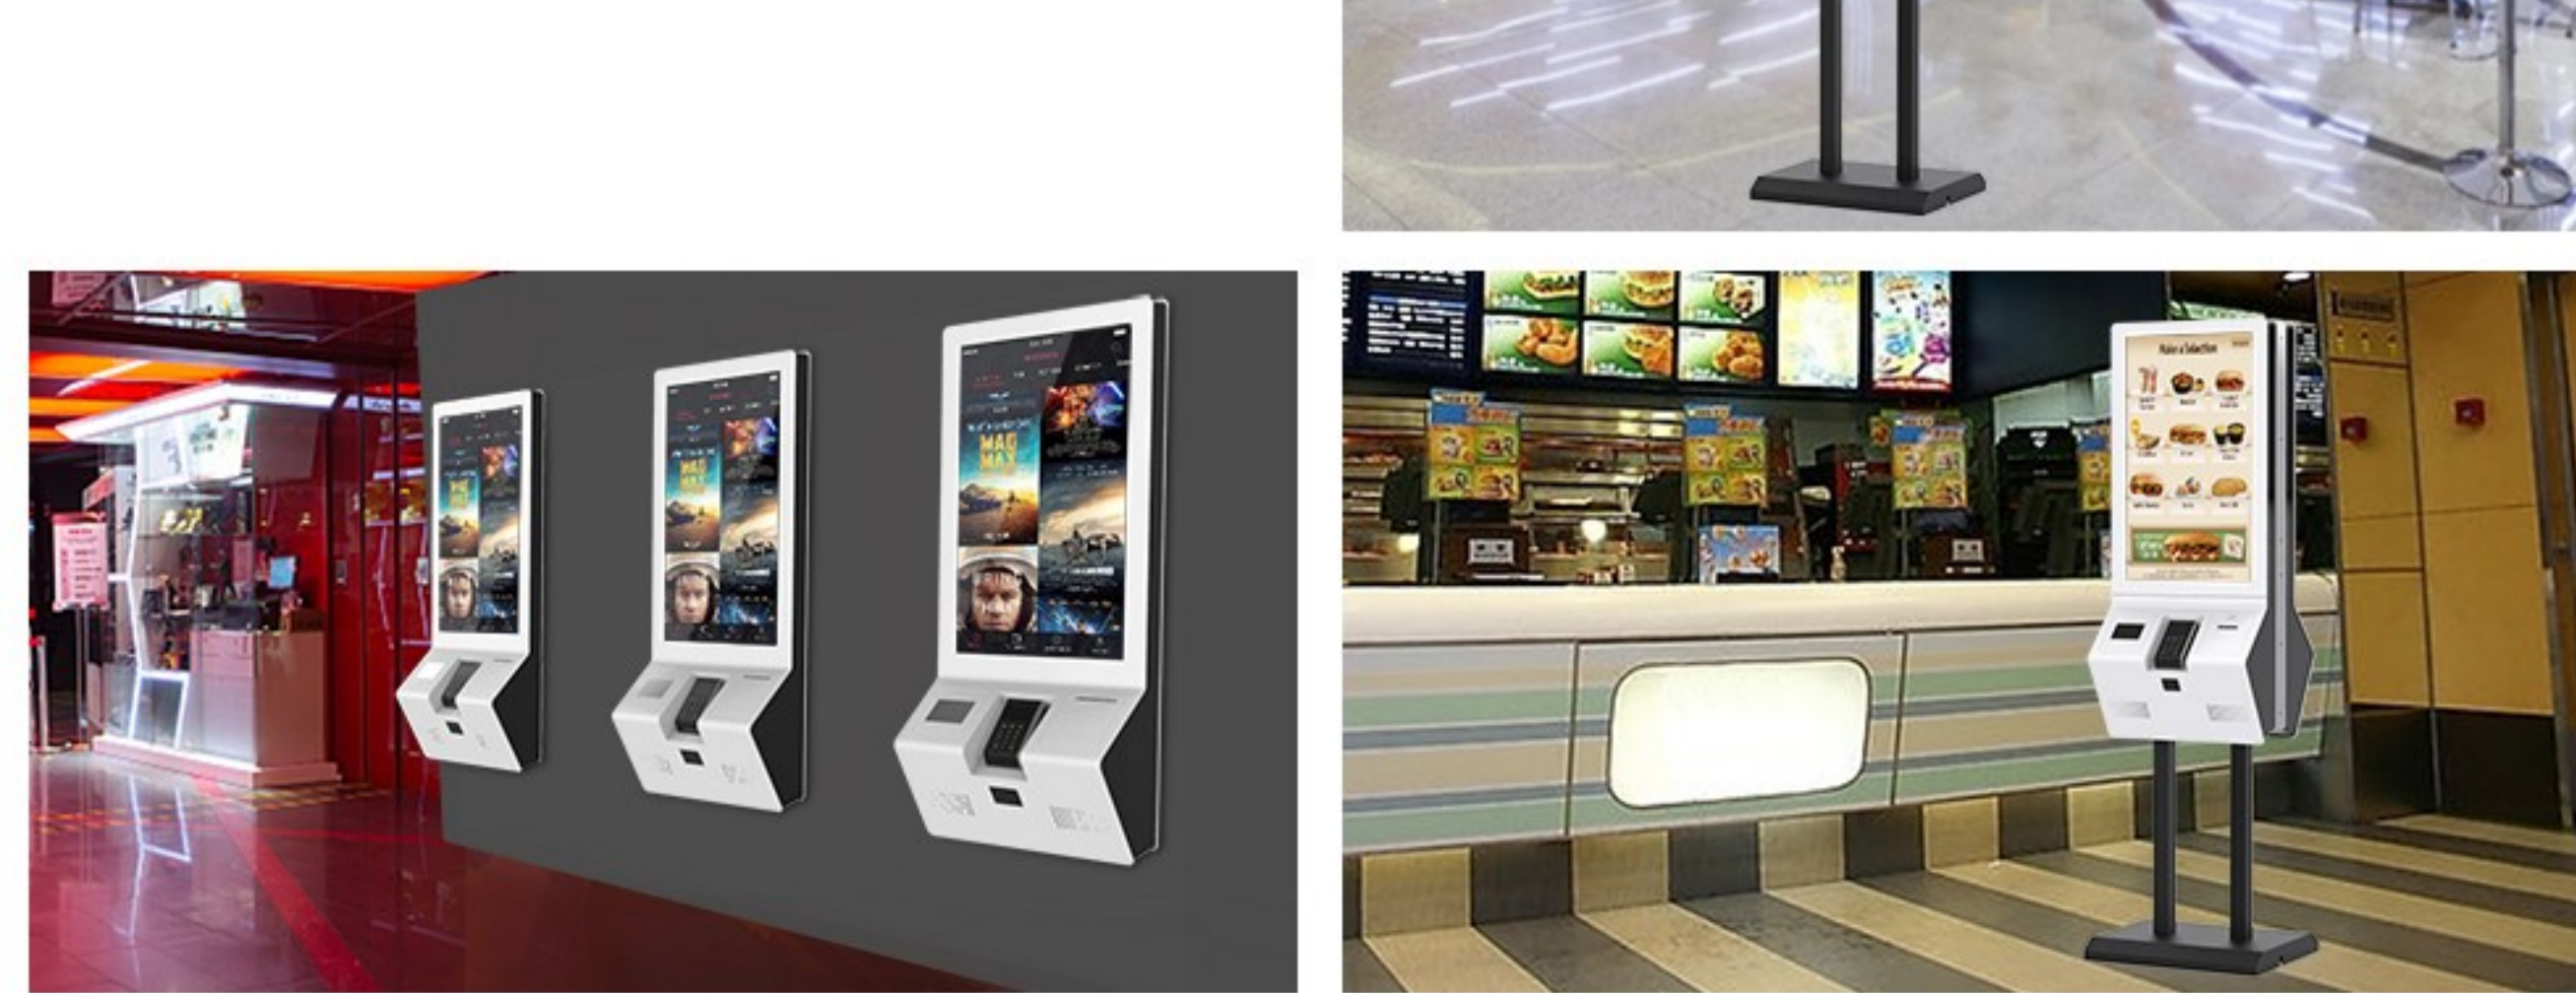

Application Scenarios

XIAMEN MAKEN TECH CO.,LTD.

Add: No.77, Huli Industrial Zone, Xike, Tong'an District, Xiamen 361100, Fujian China
E-mail: sales@mihler.com Tel: +86-592-7116610
Fax: +86-592-5768735 Website: www.mihler.com