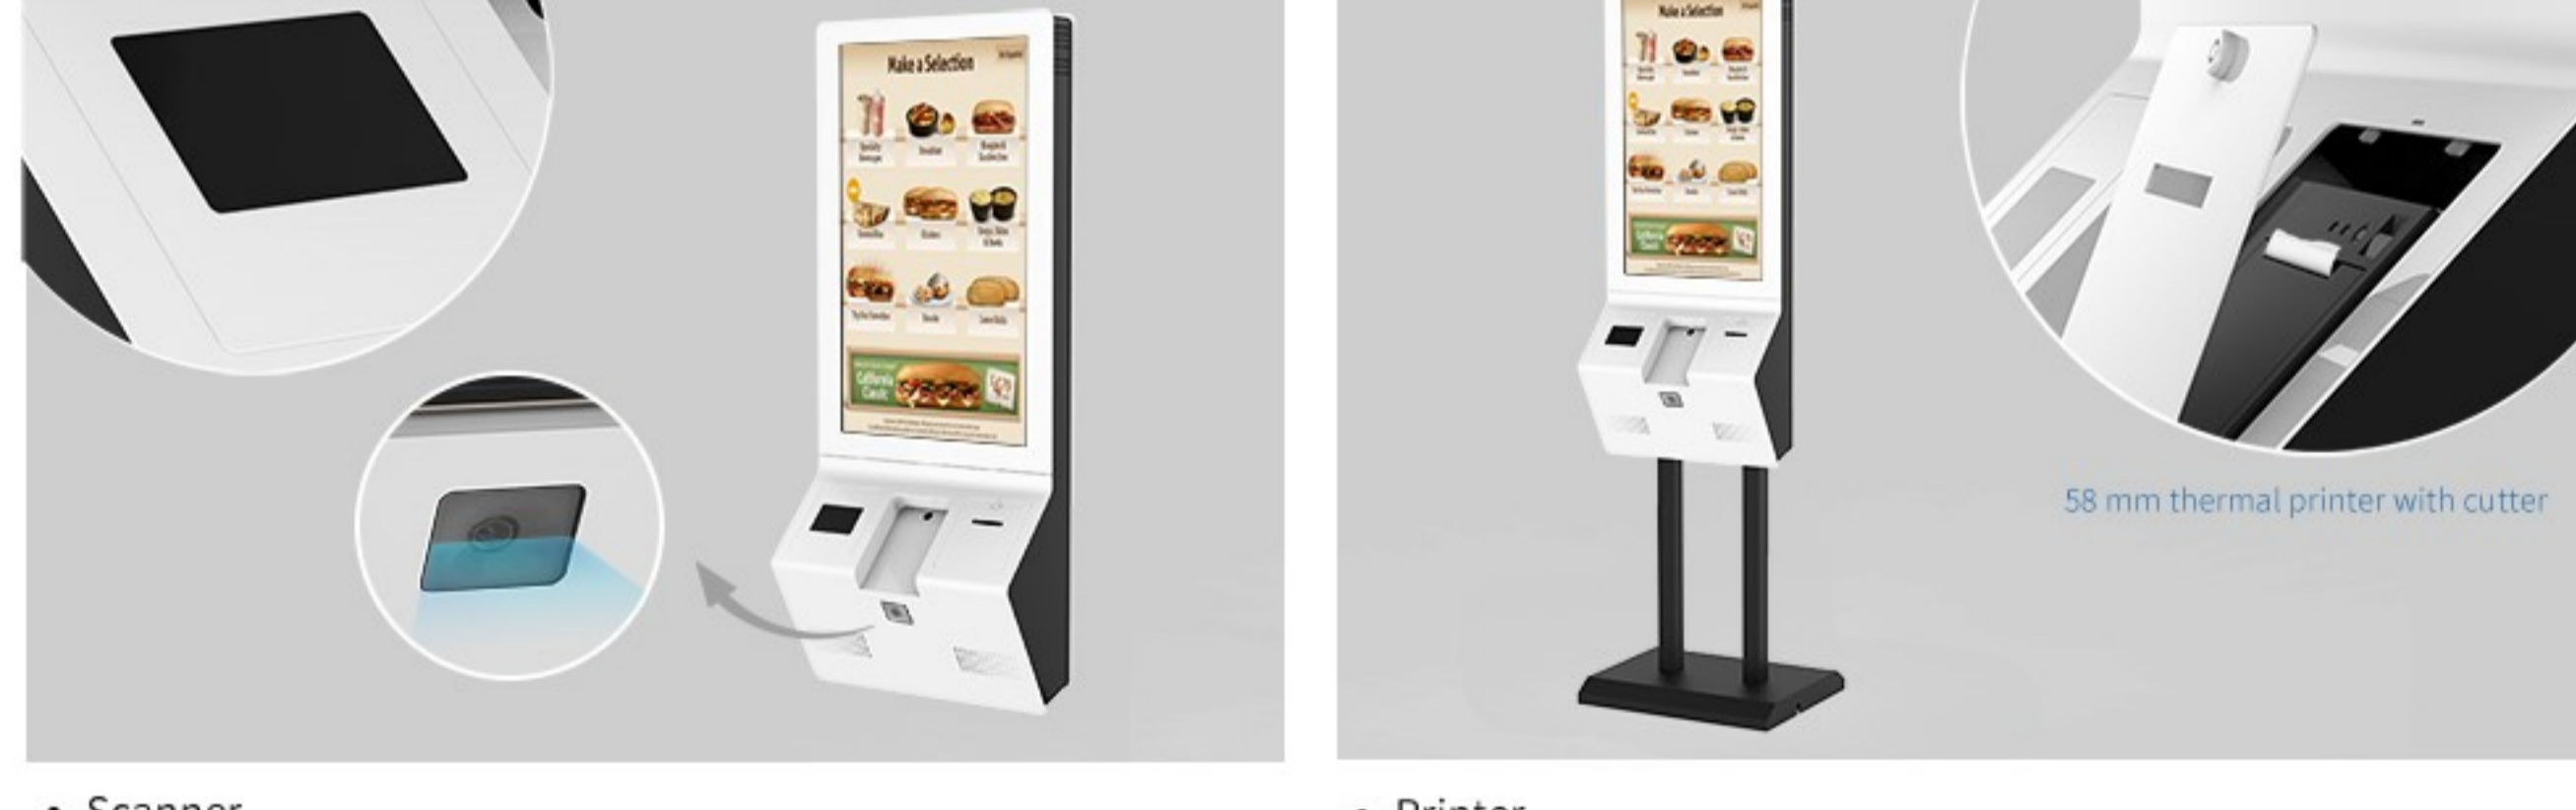

KSW-A132-S4

Interactive Self-service Kiosk

Product Parameters

| | | |
|-------------------------|---|------------------------------------|
| OS Support | WIN7/10 (trial version) | Android 5.1 |
| CPU | Intel Celeron J1900 quad-core 2.0G | RK3288 Cortex-A17 quad-core 1.8GHz |
| System Memory | 4G | 2G/4G |
| Disk | 64G/128G/256G(SSD) | 8G/16G/32G/64G |
| Speaker | 5W*2 | 5W*2 |
| Interface | USB*3/RJ45*1 | USB*2/RJ45*1 |
| Network | Ethernet/WIFI | |
| Touch screen | | |
| Type | Projective Capacitive Touch (10 points) | Response time |
| | | 10ms |
| LCD | | |
| Type | TFT-LCD | Contrast Ratio |
| | | 1100:1 |
| Screen size | 32" | Response time |
| | | 10ms |
| Max Resolution | 1920x1080 | Viewing angle |
| | | H178° V178° |
| Aspect Ratio | 16:9 | Display Colors |
| | | 16.7M |
| Brightness | 400cd/m ² | Refresh Rate |
| | | 60Hz |
| Panel Life | 30000 hours | |
| Built-in Devices | | |
| Printer | 58mm thermal printer with auto cutter | Scanner |
| | | 2D, Area-Imaging Scanner |
| Power | | |
| Voltage | 100-240VAC,50/60Hz | Power Consumption |
| | | 100W |
| Enclosure | | |
| Material | SPCC | Surface |
| | | Powder coating |
| Overall size | L480mm*W550mm*H1850mm(floor-standing); L510mm*W217mm*H1207mm(wall-mounting) | |
| Net weight | 92kg/35kg | |
| Application | | |
| Working temperature | 0~40°C | Storage temperature |
| | | -20~60°C |
| Working humidity | 20%~80% | Storage humidity |
| | | 10%~90% |
| Application | indoor | |

Product Features

- Metal construction
- Providing with scanner & printer; designed with space for fixing card reader or other modules

- Scanner
- Printer

- Designed with two - channel speakers
- Holes for heat dissipation