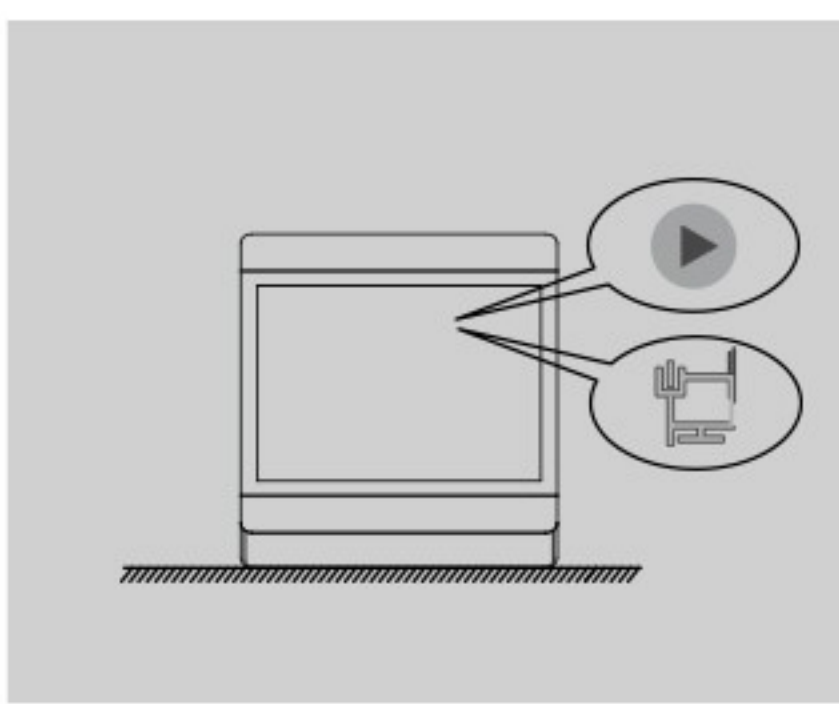

## Product Features

• The multi-point infrared touch technology support powerful interactive features and applications are wider.

• Designed with two - channel speakers

• Holes for heat dissipation

• For additional ports can be customized

## Mounting Options

Please ordering kiosk at desired location and connect the power cord.

Press the starting button for booting.

Install the multimedia playing terminal software, set the network parameters. (Mark: Support timer switch, remote shutdown and wake on LAN.)