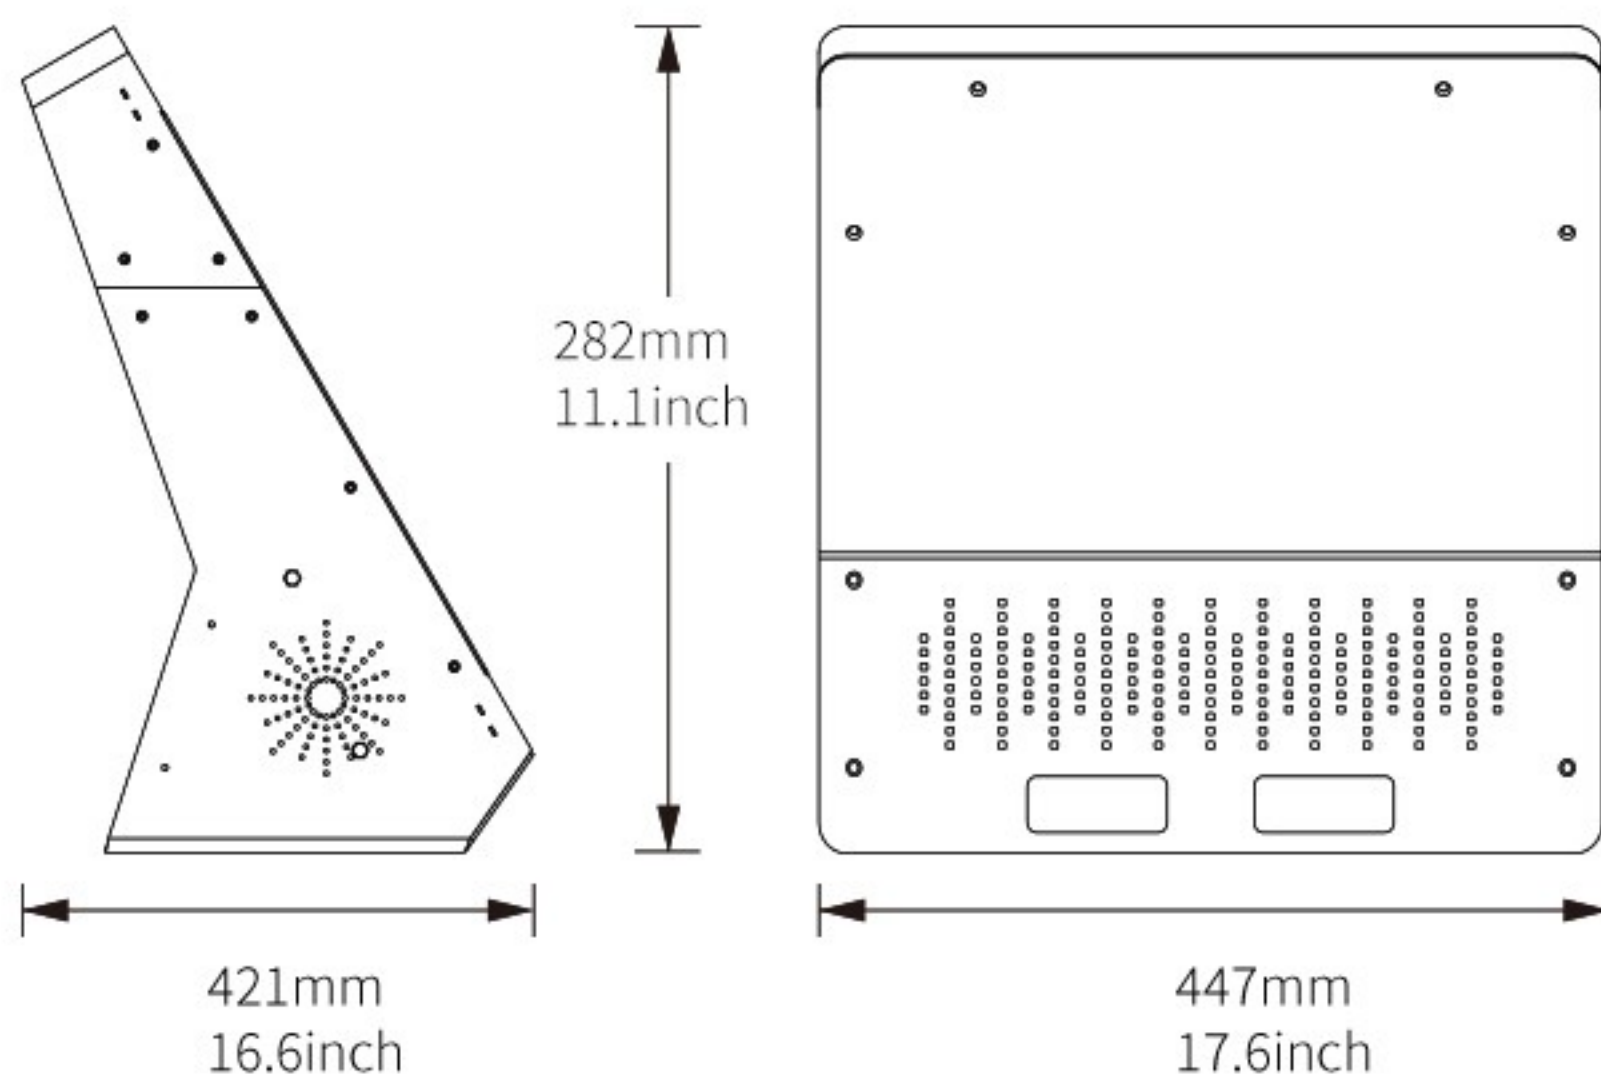

# KSC-A119-S4

Countertop Digital Signage

## Product Parameters

OS Support	WIN7/10 (trial version)	Android 5.1
CPU	Intel Celeron J1900 quad-core 2.0G	RK3288 Cortex-A17 quad-core 1.8GHz
System Memory	4G	2G/4G
Disk	64G/128G/256G(SSD)	8G/16G/32G/64G
Speaker	5W*2	5W*2
Interface	USB*4/RJ45*1	USB*2/RJ45*1
Network	Ethernet/WIFI	
<b>Touch screen</b>		
Type	Projective Capacitive Touch (10 points)	Response time
		10ms
<b>LCD</b>		
Type	TFT-LCD	Contrast Ratio
		1000:1
Screen size	19"	Response time
		5ms
Max Resolution	1280x1024	Viewing angle
		H178° V178°
Aspect Ratio	5:4	Display Colors
		16.7M
Brightness	250cd/m <sup>2</sup>	Refresh Rate
		60Hz
Panel Life	30000 hours	
<b>Power</b>		
Voltage	100-240VAC,50/60Hz	Power Consumption
		40W
<b>Enclosure</b>		
Material	SPCC	Surface
		Powder coated
Overall size	L421 x W282 x H447mm	Color
		White, black or customized
Net weight	13.5kg	
<b>Application</b>		
Working temperature	0~40°C	Storage temperature
		-20~60°C
Working humidity	20%~80%	Storage humidity
		10%~90%
Application	indoor	