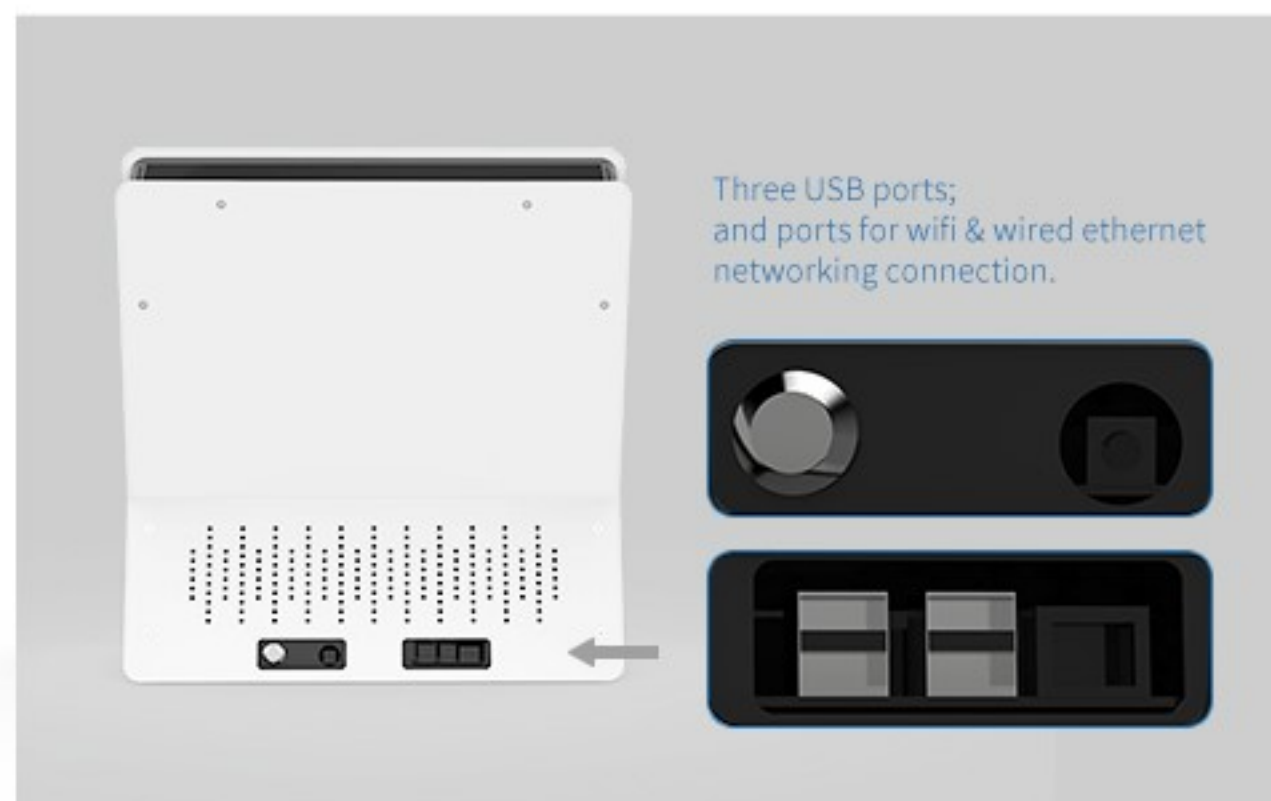

# KSC-A119-S4

Countertop Digital Signage

## Product Parameters

OS Support	WIN7/10 (trial version)	Android 5.1
CPU	Intel Celeron J1900 quad-core 2.0G	RK3288 Cortex-A17 quad-core 1.8GHz
System Memory	4G	2G/4G
Disk	64G/128G/256G(SSD)	8G/16G/32G/64G
Speaker	5W*2	5W*2
Interface	USB*4/RJ45*1	USB*2/RJ45*1
Network	Ethernet/WIFI	
<b>Touch screen</b>		
Type	Projective Capacitive Touch (10 points)	Response time
		10ms
<b>LCD</b>		
Type	TFT-LCD	Contrast Ratio
		1000:1
Screen size	19"	Response time
		5ms
Max Resolution	1280x1024	Viewing angle
		H178° V178°
Aspect Ratio	5:4	Display Colors
		16.7M
Brightness	250cd/m <sup>2</sup>	Refresh Rate
		60Hz
Panel Life	30000 hours	
<b>Power</b>		
Voltage	100-240VAC,50/60Hz	Power Consumption
		40W
<b>Enclosure</b>		
Material	SPCC	Surface
		Powder coated
Overall size	L421 x W282 x H447mm	Color
		White, black or customized
Net weight	13.5kg	
<b>Application</b>		
Working temperature	0~40°C	Storage temperature
		-20~60°C
Working humidity	20%~80%	Storage humidity
		10%~90%
Application	indoor	

## Product Features

• The multi-point infrared touch technology support powerful interactive features and applications are wider.

• Designed with two - channel speakers

• Holes for heat dissipation

• For additional ports can be customized

## Mounting Options

Please ordering kiosk at desired location and connect the power cord.

Press the starting button for booting.

Install the multimedia playing terminal software, set the network parameters. (Mark: Support timer switch, remote shutdown and wake on LAN.)