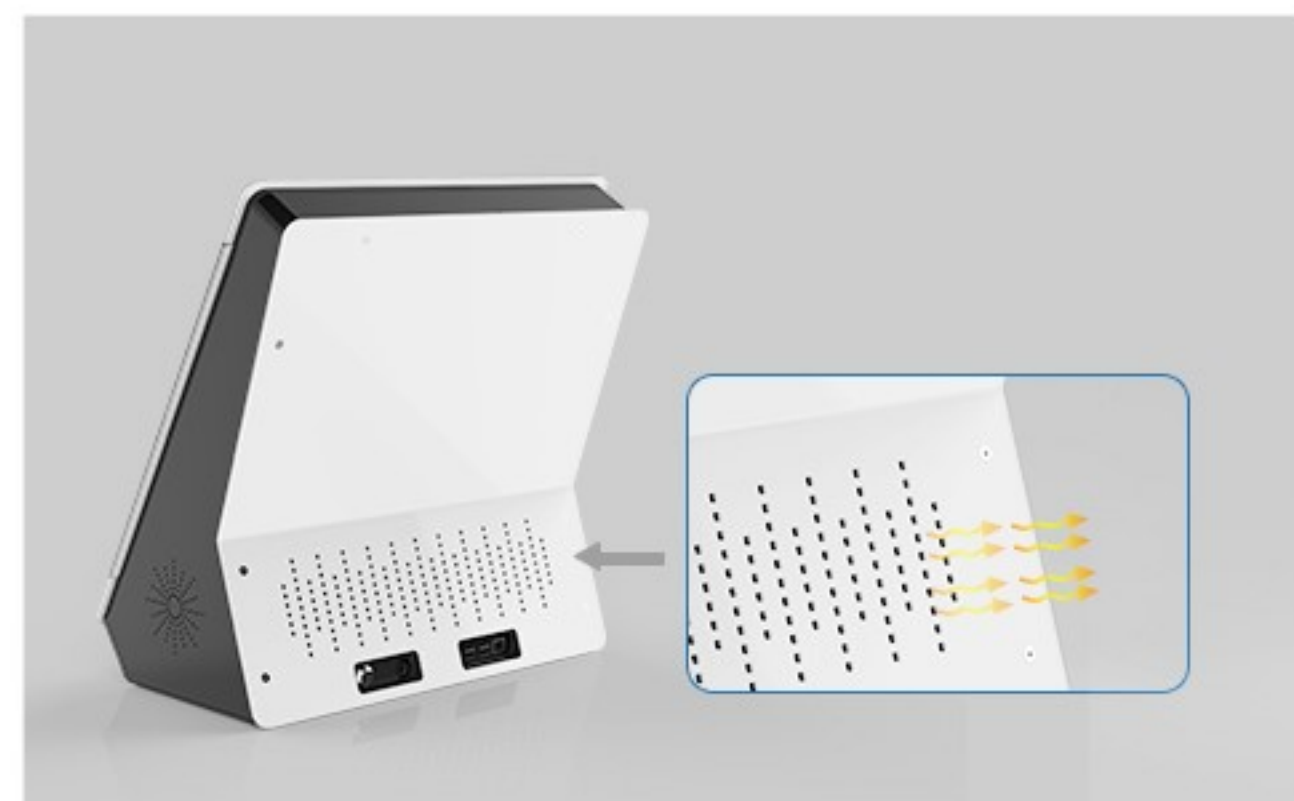

# KSC-A119-S4

Countertop Digital Signage

## Product Parameters

OS Support	WIN7/10 (trial version)	Android 5.1
CPU	Intel Celeron J1900 quad-core 2.0G	RK3288 Cortex-A17 quad-core 1.8GHz
System Memory	4G	2G/4G
Disk	64G/128G/256G(SSD)	8G/16G/32G/64G
Speaker	5W*2	5W*2
Interface	USB*4/RJ45*1	USB*2/RJ45*1
Network	Ethernet/WIFI	
<b>Touch screen</b>		
Type	Projective Capacitive Touch (10 points)	Response time
		10ms
<b>LCD</b>		
Type	TFT-LCD	Contrast Ratio
		1000:1
Screen size	19"	Response time
		5ms
Max Resolution	1280x1024	Viewing angle
		H178° V178°
Aspect Ratio	5:4	Display Colors
		16.7M
Brightness	250cd/m <sup>2</sup>	Refresh Rate
		60Hz
Panel Life	30000 hours	
<b>Power</b>		
Voltage	100-240VAC,50/60Hz	Power Consumption
		40W
<b>Enclosure</b>		
Material	SPCC	Surface
		Powder coated
Overall size	L421 x W282 x H447mm	Color
		White, black or customized
Net weight	13.5kg	
<b>Application</b>		
Working temperature	0~40°C	Storage temperature
		-20~60°C
Working humidity	20%~80%	Storage humidity
		10%~90%
Application	indoor	

## Product Features

• The multi-point infrared touch technology support powerful interactive features and applications are wider.

• Designed with two - channel speakers

• Holes for heat dissipation

• For additional ports can be customized