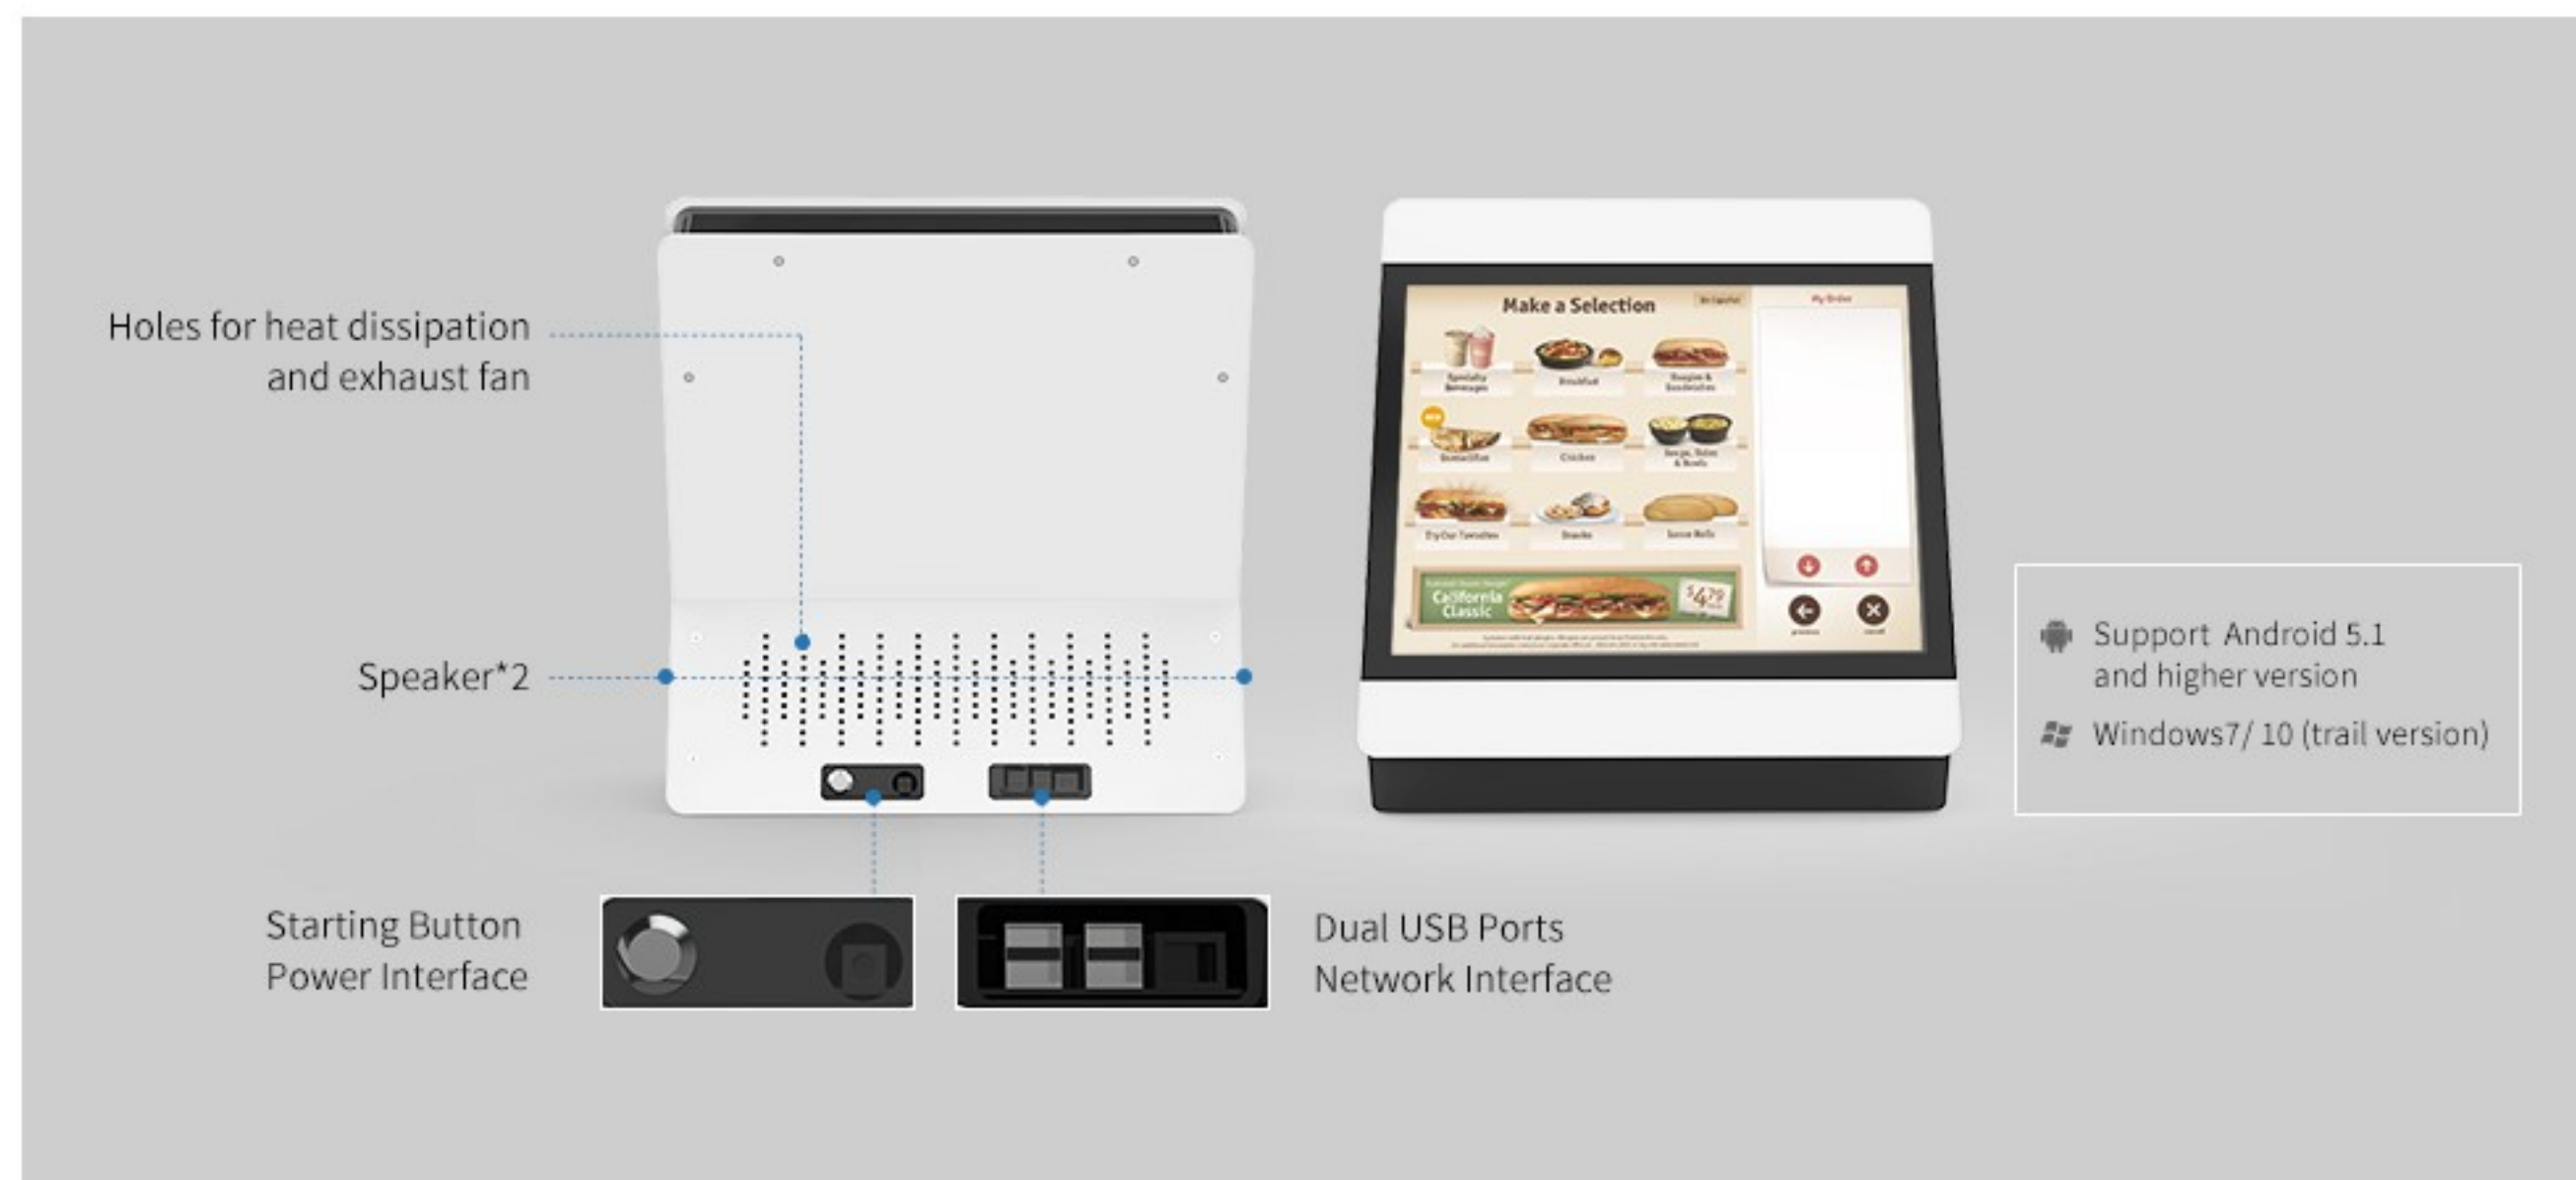

# KSC-A119-S4

Countertop Digital Signage

## Product Parameters

OS Support	WIN7/10 (trial version)	Android 5.1
CPU	Intel Celeron J1900 quad-core 2.0G	RK3288 Cortex-A17 quad-core 1.8GHz
System Memory	4G	2G/4G
Disk	64G/128G/256G(SSD)	8G/16G/32G/64G
Speaker	5W*2	5W*2
Interface	USB*4/RJ45*1	USB*2/RJ45*1
Network	Ethernet/WIFI	
<b>Touch screen</b>		
Type	Projective Capacitive Touch (10 points)	Response time
		10ms
<b>LCD</b>		
Type	TFT-LCD	Contrast Ratio
		1000:1
Screen size	19"	Response time
		5ms
Max Resolution	1280x1024	Viewing angle
		H178° V178°
Aspect Ratio	5:4	Display Colors
		16.7M
Brightness	250cd/m <sup>2</sup>	Refresh Rate
		60Hz
Panel Life	30000 hours	
<b>Power</b>		
Voltage	100-240VAC,50/60Hz	Power Consumption
		40W
<b>Enclosure</b>		
Material	SPCC	Surface
		Powder coated
Overall size	L421 x W282 x H447mm	Color
		White, black or customized
Net weight	13.5kg	
<b>Application</b>		
Working temperature	0~40°C	Storage temperature
		-20~60°C
Working humidity	20%~80%	Storage humidity
		10%~90%
Application	indoor	

## Product Features

• The multi-point infrared touch technology support powerful interactive features and applications are wider.

• Designed with two - channel speakers

• Holes for heat dissipation

• For additional ports can be customized

## Mounting Options

Please ordering kiosk at desired location and connect the power cord.

Press the starting button for booting.

Install the multimedia playing terminal software, set the network parameters. (Mark: Support timer switch, remote shutdown and wake on LAN.)