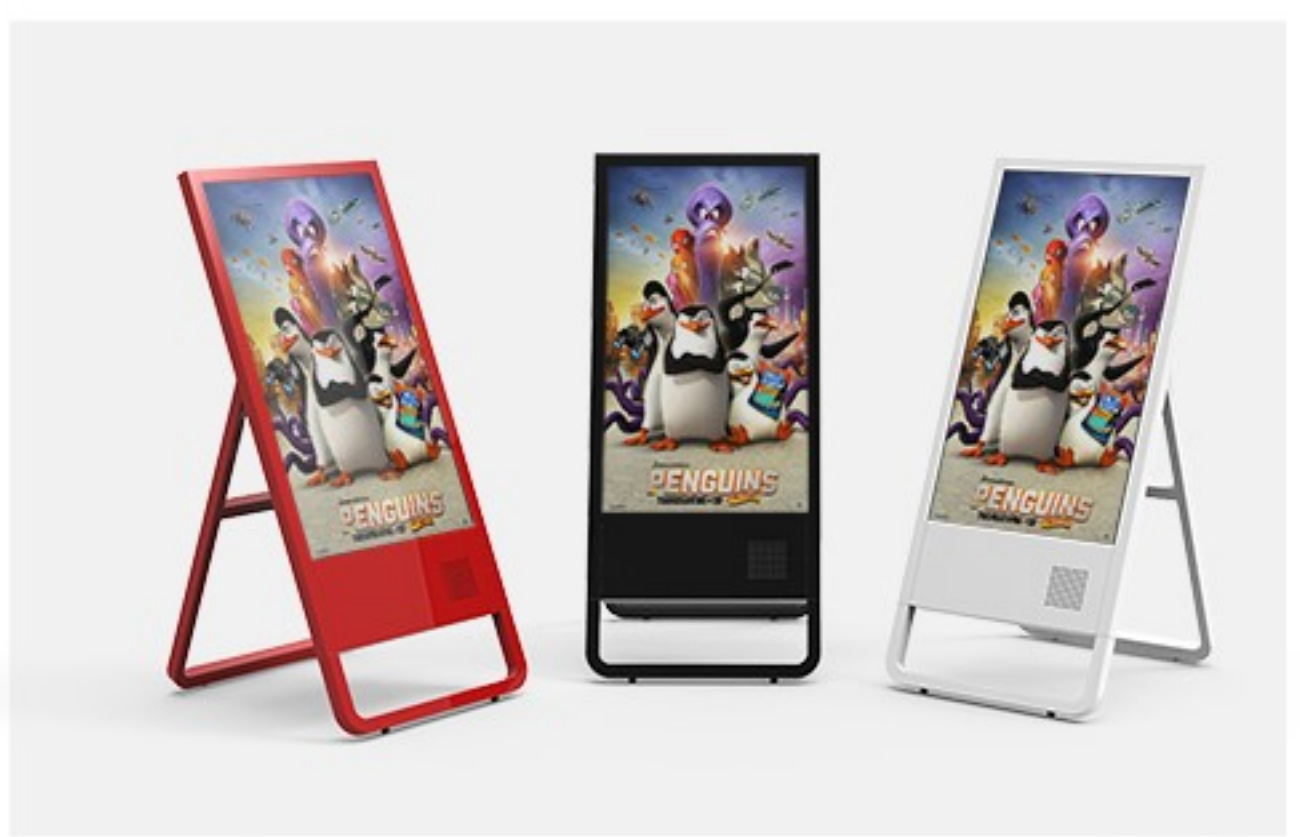

DSF-A443-S1

A-Board Digital Signage

Product Parameters

OS Support	WIN7/10 (trial version)	Android 4.4.4
CPU	Intel Celeron J1900 qual-core 2.0G	A83T Cortex-A7 octa-core 2.0GHz
System Memory	4G	1G
Disk	64G(SSD)	8G
Speaker	5W*2	5W*2
Interface	USB*2, RJ45*1	USB*2, RJ45*1
Network	RJ45/WIFI	
No Touch	Tempered glass screen protection	
LCD		
Type	TFT-LCD	Contrast Ratio
Screen size	43"	Response time
Max Resolution	1920x1080	Viewing angle
Aspect Ratio	16:9	Display Colors
Brightness	450cd/m ²	Refresh Rate
Panel Life	50000 hours	
Power		
Voltage	100V-240VAC,50/60Hz	Power Consumption
		75W
Enclosure		
Material	SPCC	Surface
Overall size	L600 x W90 x H1408mm	Color
Net weight	28kg	White, black or customized
Application		
Working temperature	0~40°C	Storage temperature
Working humidity	20%~80%	Storage humidity
Application	indoor	10%~90%

Product Features

Standard 43 inch screen size

All metal construction, safe and durable

Screen protection with armorplate glass

An antenna gets better signal

Secure with key lock ,plug and play with 2 USB interface

Two castors for movement, another feet for standing

Simple for folding, easy for transportation

High-definition image quality to bring your message to a vivid color

Application Scenarios

XIAMEN MAKEN TECH CO.,LTD.