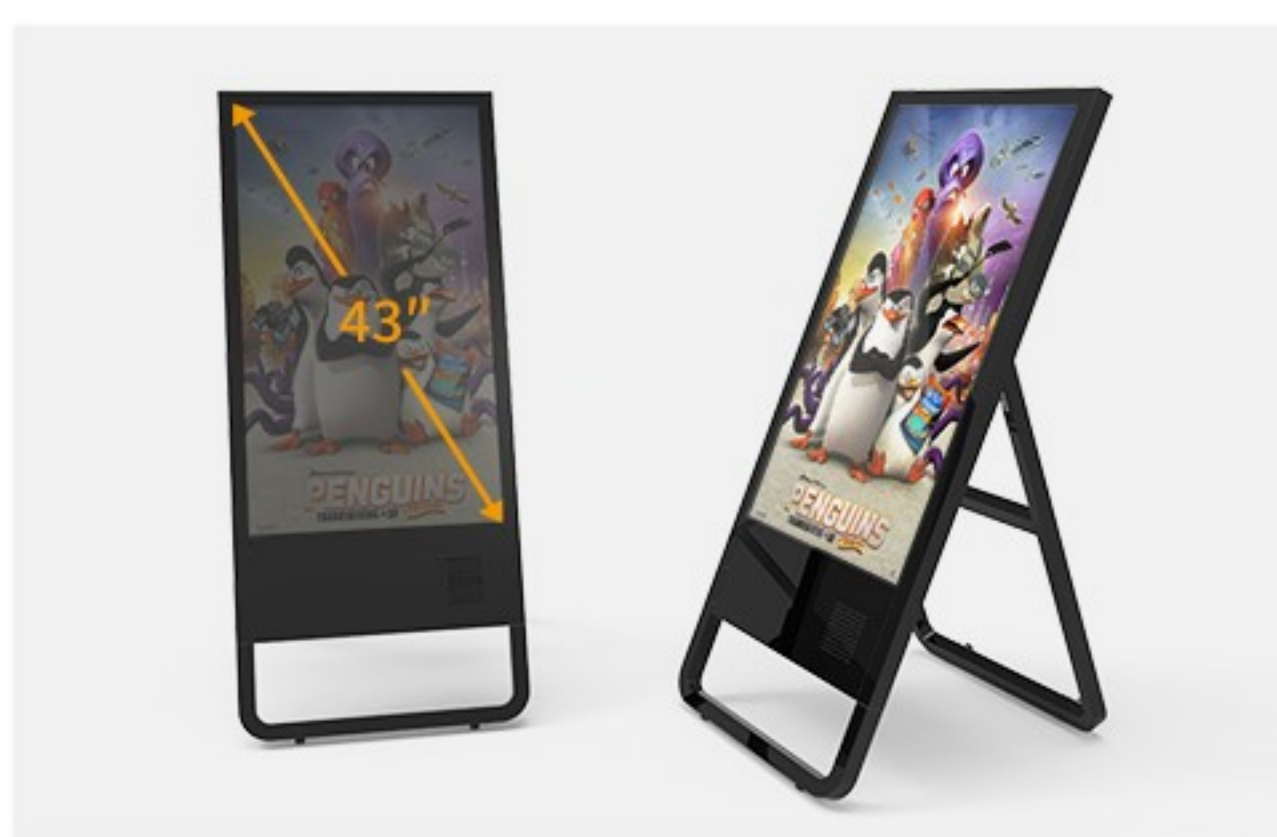

DSF-A443-S1

A-Board Digital Signage

Product Parameters

OS Support	WIN7/10 (trial version)	Android 4.4.4
CPU	Intel Celeron J1900 qual-core 2.0G	A83T Cortex-A7 octa-core 2.0GHz
System Memory	4G	1G
Disk	64G(SSD)	8G
Speaker	5W*2	5W*2
Interface	USB*2, RJ45*1	USB*2, RJ45*1
Network	RJ45/WIFI	
No Touch	Tempered glass screen protection	
LCD		
Type	TFT-LCD	Contrast Ratio
Screen size	43"	Response time
Max Resolution	1920x1080	Viewing angle
Aspect Ratio	16:9	Display Colors
Brightness	450cd/m ²	Refresh Rate
Panel Life	50000 hours	
Power		
Voltage	100V-240VAC,50/60Hz	Power Consumption
		75W
Enclosure		
Material	SPCC	Surface
Overall size	L600 x W90 x H1408mm	Color
Net weight	28kg	White, black or customized
Application		
Working temperature	0~40°C	Storage temperature
Working humidity	20%~80%	Storage humidity
Application	indoor	10%~90%

Product Features

Standard 43 inch screen size

All metal construction, safe and durable

Screen protection with armorplate glass

An antenna gets better signal

Secure with key lock ,plug and play with 2 USB interface

Two castors for movement, another feet for standing

Simple for folding, easy for transportation

High-definition image quality to bring your message to a vivid color

Application Scenarios

XIAMEN MAKEN TECH CO.,LTD.