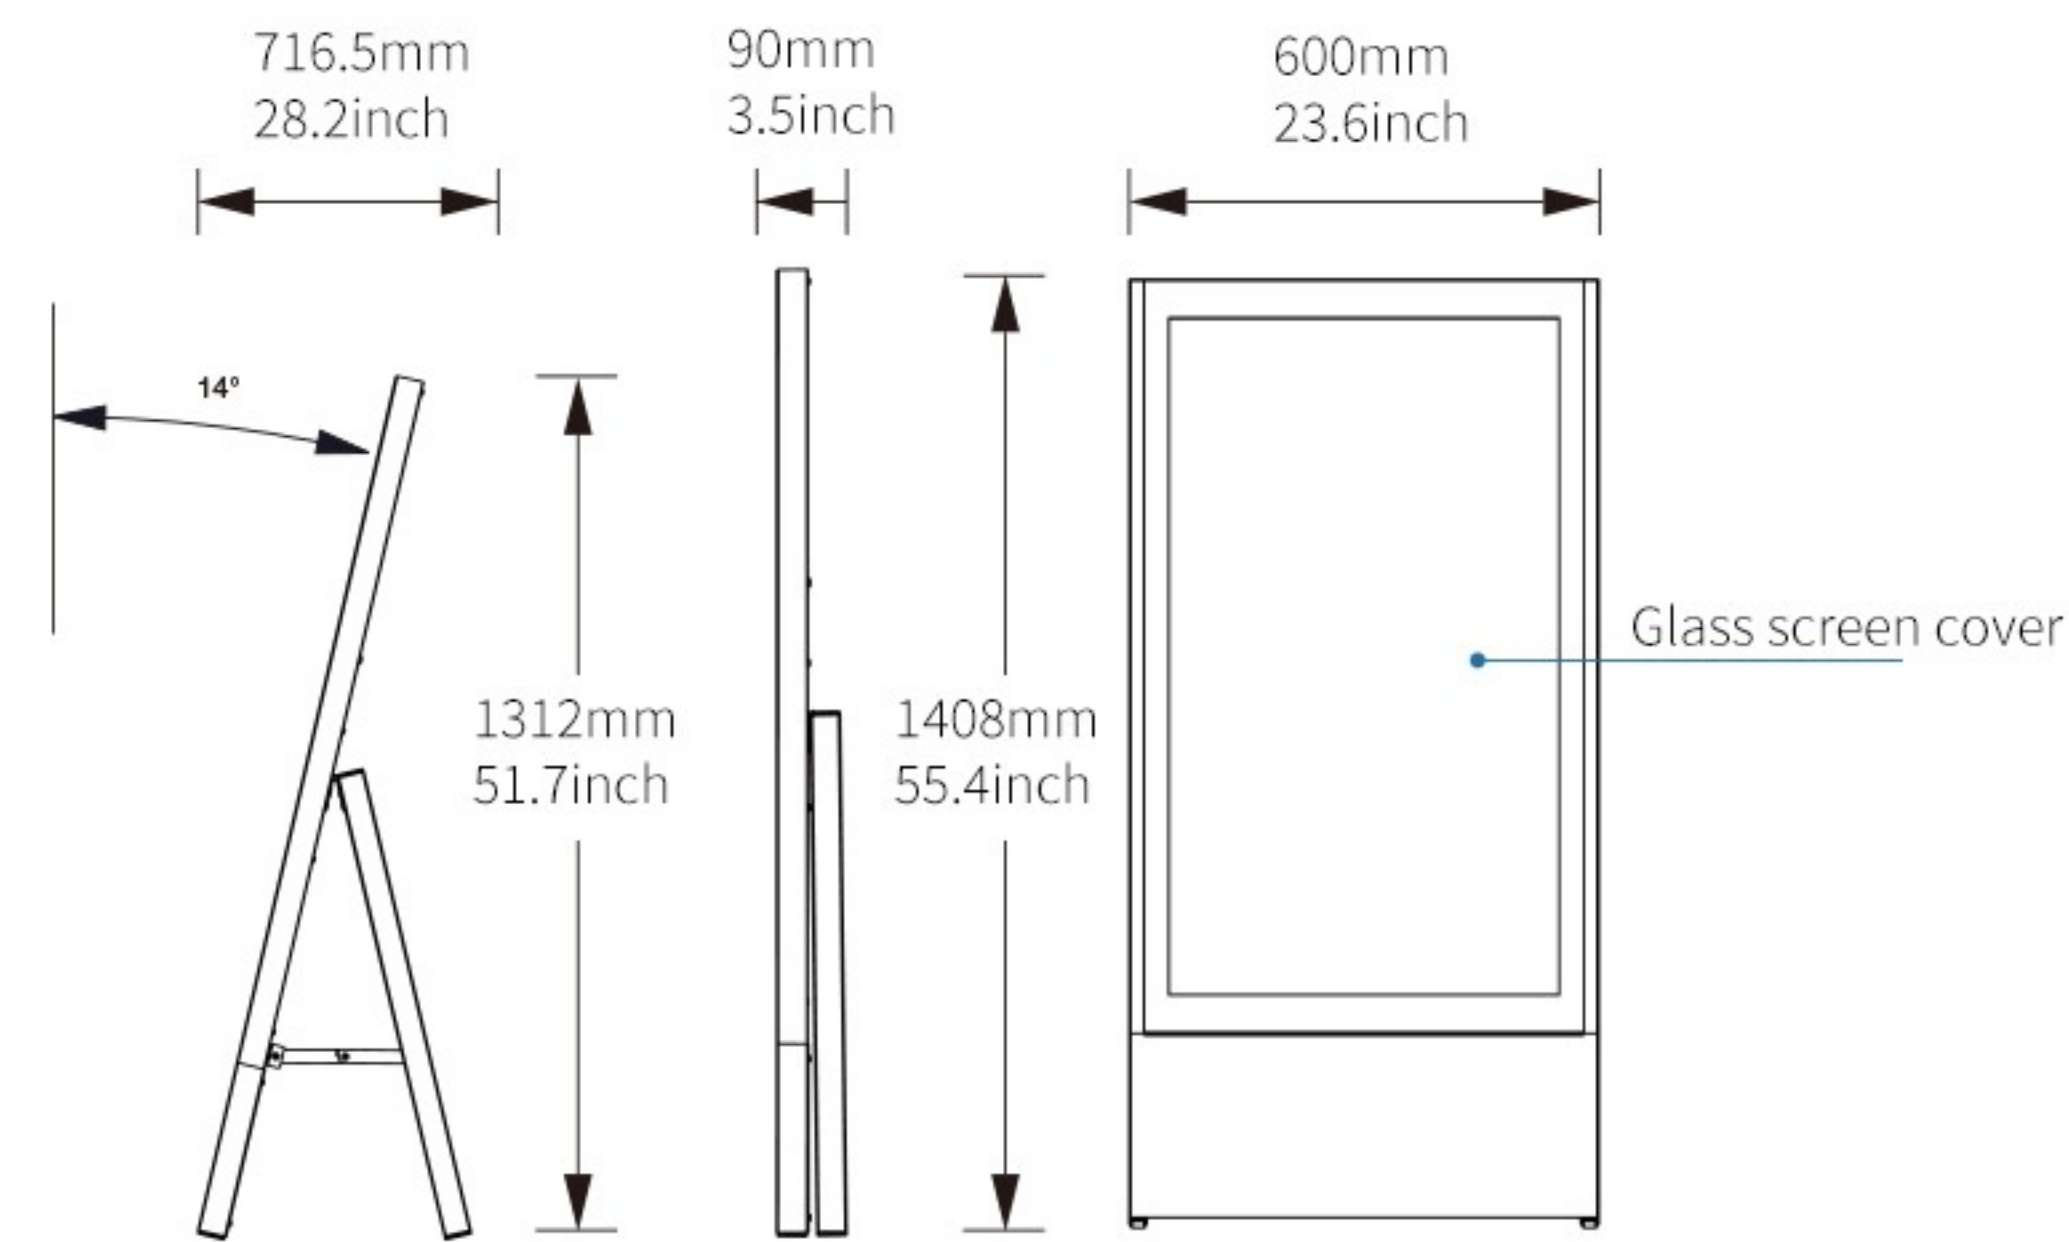

DSF-A443-S1

A-Board Digital Signage

Product Parameters

OS Support	WIN7/10 (trial version)	Android 4.4.4
CPU	Intel Celeron J1900 qual-core 2.0G	A83T Cortex-A7 octa-core 2.0GHz
System Memory	4G	1G
Disk	64G(SSD)	8G
Speaker	5W*2	5W*2
Interface	USB*2, RJ45*1	USB*2, RJ45*1
Network	RJ45/WIFI	
No Touch	Tempered glass screen protection	
LCD		
Type	TFT-LCD	Contrast Ratio
Screen size	43"	Response time
Max Resolution	1920x1080	Viewing angle
Aspect Ratio	16:9	Display Colors
Brightness	450cd/m ²	Refresh Rate
Panel Life	50000 hours	
Power		
Voltage	100V-240VAC,50/60Hz	Power Consumption
		75W
Enclosure		
Material	SPCC	Surface
Overall size	L600 x W90 x H1408mm	Color
Net weight	28kg	White, black or customized
Application		
Working temperature	0~40°C	Storage temperature
Working humidity	20%~80%	Storage humidity
Application	indoor	10%~90%

Product Features

Standard 43 inch screen size

All metal construction, safe and durable

Screen protection with armorplate glass

An antenna gets better signal

Secure with key lock ,plug and play with 2 USB interface

Two castors for movement, another feet for standing

Simple for folding, easy for transportation

High-definition image quality to bring your message to a vivid color

Application Scenarios

XIAMEN MAKEN TECH CO.,LTD.